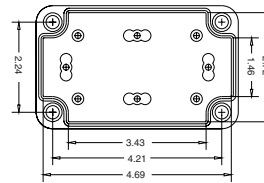

VM533
VM534

TOP VIEW

RIGHT VIEW

BASE
Cover removed

VM553
VM554

VM753
VM754
VM755

VM773
VM775
VM776

VM433
VM733
VM933

- ▷ PG21/PG16 ϕ 1.14"/ ϕ 0.90" Knockouts
- ▶ PG13.5/PG9 ϕ 0.82"/ ϕ 0.61" Knockouts

*Knockout drawing upon request