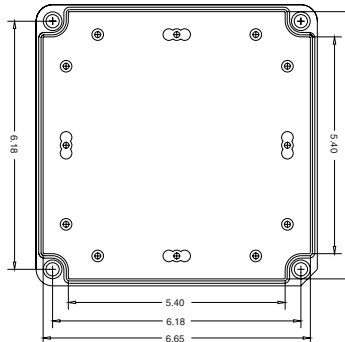

VM533
VM534

TOP VIEW

RIGHT VIEW

BASE
Cover removed

VM553
VM554

VM753
VM754
VM755

VM773
VM775
VM776

VM433
VM733
VM933

- ▷ PG21/PG16 ϕ 1.14"/ ϕ 0.90" Knockouts
- ▶ PG13.5/PG9 ϕ 0.82"/ ϕ 0.61" Knockouts

*Knockout drawing upon request