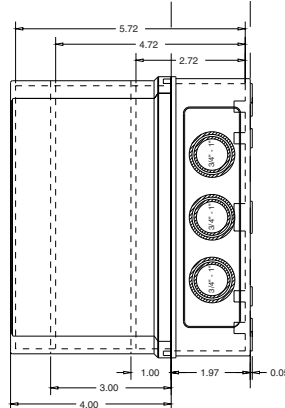

VM533
VM534

TOP VIEW

RIGHT VIEW

BASE
Cover removed

VM553
VM554

VM753
VM754
VM755

VM773
VM775
VM776

VM433
VM733
VM933

- ▷ PG21/PG16 ϕ 1.14"/ ϕ 0.90" Knockouts
- ▶ PG13.5/PG9 ϕ 0.82"/ ϕ 0.61" Knockouts

*Knockout drawing upon request