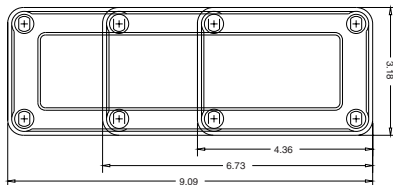

VM533
VM534

TOP VIEW

RIGHT VIEW

BASE
Cover removed

VM553
VM554

VM753
VM754
VM755

VM773
VM775
VM776

VM433
VM733
VM933

- ▷ PG21/PG16 ϕ 1.14"/ ϕ 0.90" Knockouts
- ▶ PG13.5/PG9 ϕ 0.82"/ ϕ 0.61" Knockouts

*Knockout drawing upon request