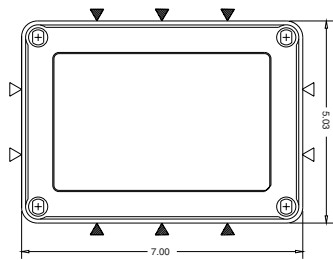

VM533
VM534

TOP VIEW

RIGHT VIEW

BASE
Cover removed

VM553
VM554

VM753
VM754
VM755

VM773
VM775
VM776

VM433
VM733
VM933

- ▷ PG21/PG16 ϕ 1.14"/ ϕ 0.90" Knockouts
- ▶ PG13.5/PG9 ϕ 0.82"/ ϕ 0.61" Knockouts

*Knockout drawing upon request