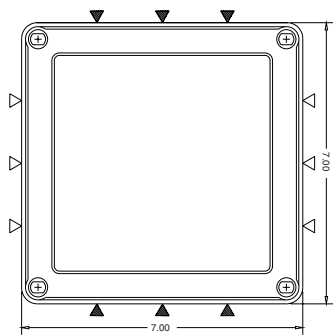

VM533
VM534

TOP VIEW

RIGHT VIEW

BASE
Cover removed

VM553
VM554

VM753
VM754
VM755

VM773
VM775
VM776

VM433
VM733
VM933

- ▷ PG21/PG16 ϕ 1.14"/ ϕ 0.90" Knockouts
- ▶ PG13.5/PG9 ϕ 0.82"/ ϕ 0.61" Knockouts

*Knockout drawing upon request