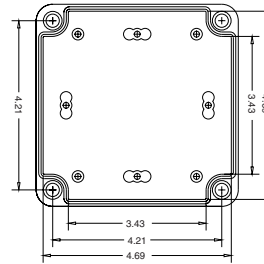

VM533
VM534

TOP VIEW

RIGHT VIEW

BASE
Cover removed

VM553
VM554

VM753
VM754
VM755

VM773
VM775
VM776

VM433
VM733
VM933

- ▷ PG21/PG16 ϕ 1.14"/ ϕ 0.90" Knockouts
- ▶ PG13.5/PG9 ϕ 0.82"/ ϕ 0.61" Knockouts

*Knockout drawing upon request