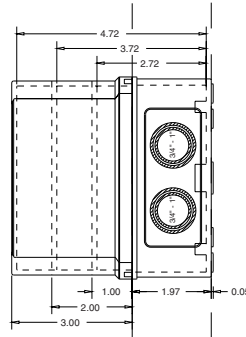

VM533
VM534

TOP VIEW

RIGHT VIEW

BASE
Cover removed

VM553
VM554

VM753
VM754
VM755

VM773
VM775
VM776

VM433
VM733
VM933

- ▷ PG21/PG16 ϕ 1.14"/ ϕ 0.90" Knockouts
- ▶ PG13.5/PG9 ϕ 0.82"/ ϕ 0.61" Knockouts

*Knockout drawing upon request