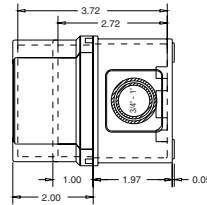

VM533
VM534

TOP VIEW

RIGHT VIEW

BASE
Cover removed

VM553
VM554

VM753
VM754
VM755

VM773
VM775
VM776

VM433
VM733
VM933

- ▷ PG21/PG16 ϕ 1.14"/ ϕ 0.90" Knockouts
- ▶ PG13.5/PG9 ϕ 0.82"/ ϕ 0.61" Knockouts

*Knockout drawing upon request