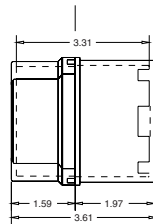

VM533
VM534

TOP VIEW

RIGHT VIEW

BASE
Cover removed

VM553
VM554

VM753
VM754
VM755

VM773
VM775
VM776

VM433
VM733
VM933

- ▷ PG21/PG16 ϕ 1.14"/ ϕ 0.90" Knockouts
- ▶ PG13.5/PG9 ϕ 0.82"/ ϕ 0.61" Knockouts

*Knockout drawing upon request