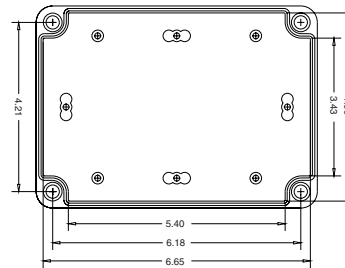

VM533
VM534

TOP VIEW

RIGHT VIEW

BASE
Cover removed

VM553
VM554

VM753
VM754
VM755

VM773
VM775
VM776

VM433
VM733
VM933

- ▷ PG21/PG16 ϕ 1.14"/ ϕ 0.90" Knockouts
- ▶ PG13.5/PG9 ϕ 0.82"/ ϕ 0.61" Knockouts

*Knockout drawing upon request