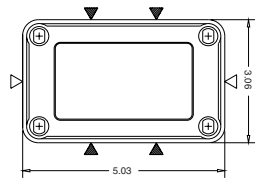

VM533
VM534

TOP VIEW

RIGHT VIEW

BASE
Cover removed

VM553
VM554

VM753
VM754
VM755

VM773
VM775
VM776

VM433
VM733
VM933

- ▷ PG21/PG16 ϕ 1.14"/ ϕ 0.90" Knockouts
- ▶ PG13.5/PG9 ϕ 0.82"/ ϕ 0.61" Knockouts

*Knockout drawing upon request