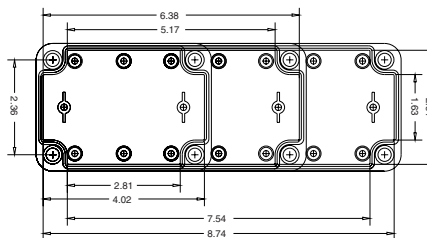

VM533
VM534

TOP VIEW

RIGHT VIEW

BASE
Cover removed

VM553
VM554

VM753
VM754
VM755

VM773
VM775
VM776

VM433
VM733
VM933

- ▷ PG21/PG16 ϕ 1.14"/ ϕ 0.90" Knockouts
- ▶ PG13.5/PG9 ϕ 0.82"/ ϕ 0.61" Knockouts

*Knockout drawing upon request