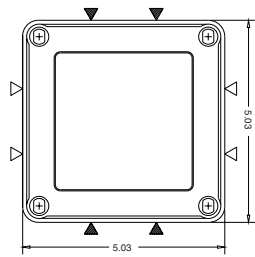

VM533
VM534

TOP VIEW

RIGHT VIEW

BASE
Cover removed

VM553
VM554

VM753
VM754
VM755

VM773
VM775
VM776

VM433
VM733
VM933

- ▷ PG21/PG16 ϕ 1.14"/ ϕ 0.90" Knockouts
- ▶ PG13.5/PG9 ϕ 0.82"/ ϕ 0.61" Knockouts

*Knockout drawing upon request