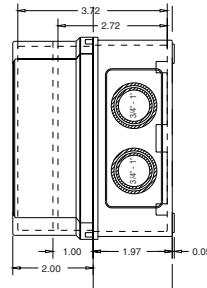

VM533
VM534

TOP VIEW

RIGHT VIEW

BASE
Cover removed

VM553
VM554

VM753
VM754
VM755

VM773
VM775
VM776

VM433
VM733
VM933

- ▷ PG21/PG16 ϕ 1.14"/ ϕ 0.90" Knockouts
- ▶ PG13.5/PG9 ϕ 0.82"/ ϕ 0.61" Knockouts

*Knockout drawing upon request